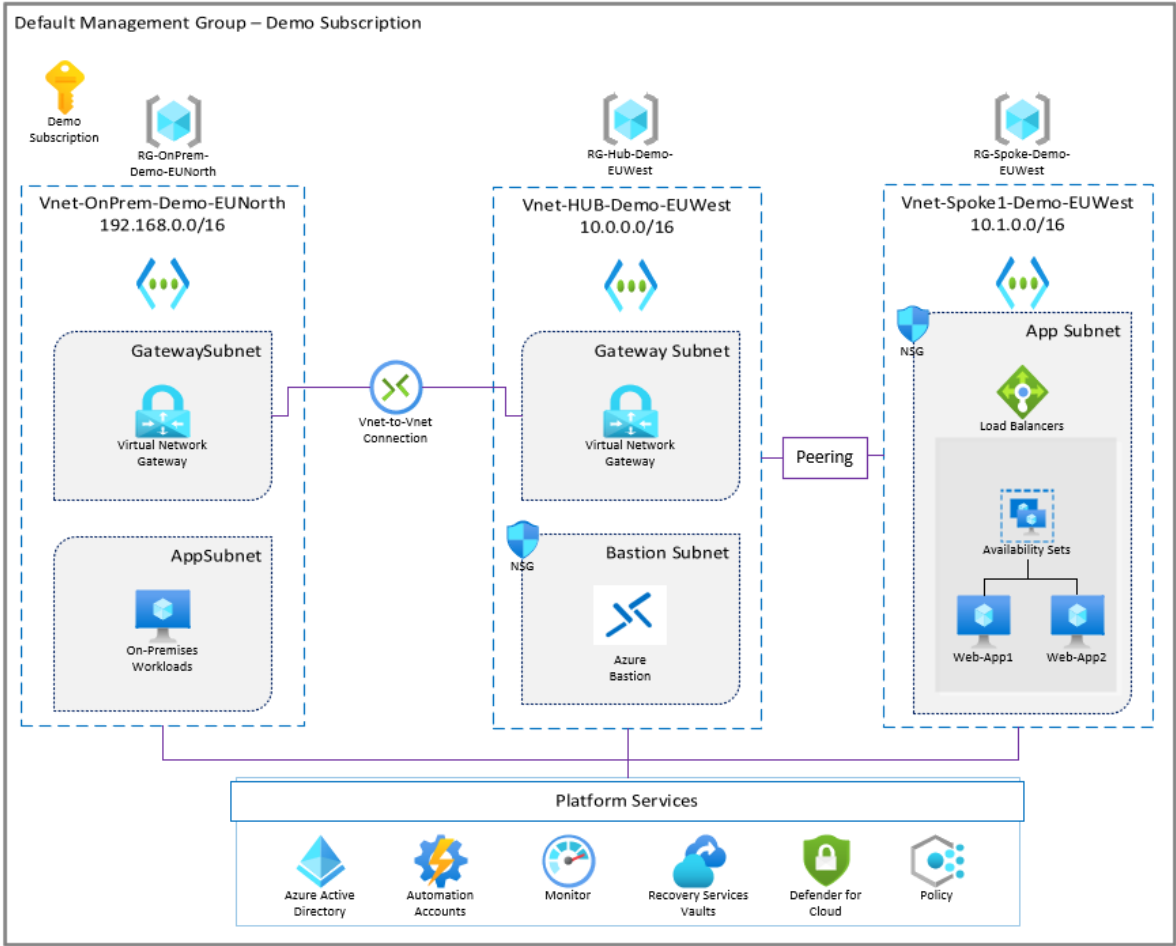

Cloud Academy: <https://cloud.logicom.net/cloud-academy/azure/>

The screenshot shows the Logicom Cloud Marketplace website. The navigation bar includes "Logicom Cloud Marketplace", "Cloud Products", "Azure Solutions Catalogue", "Cloud Academy", "Customer Care", and "Contact us". The main heading is "AZURE". Below this, a breadcrumb trail reads "Logicom Cloud Marketplace > Cloud Academy > Azure".

A video player is highlighted with a red box and a blue arrow. The video title is "Azure Infrastructure Design, Size & Price With Real World Scenarios" from Logicom Cloud, recorded on 2022-03-22 08:02 UTC. The presenter is Petros Petrou. The video player interface shows a play button, a progress bar at 2:14/22, and the Vimeo logo.

- Azure Portal Introduction
- Scenario Architecture
- Hands-On Deployment Part 1
- Break 15'
- Hands-On Deployment Part 2
- Helpful Resources
- QnA

Scenario Architecture

- ✓ Azure Portal
- ✓ Azure AD RBAC
- ✓ Azure AD MFA Options
- ✓ Azure Virtual Networks
- ✓ Azure Network Gateways
- ✓ Azure Site to Site connectivity
- ✓ Azure Vnet Peering connectivity
- ✓ Azure Bastion
- ✓ Azure Network Security Groups
- ✓ Azure Automation Accounts
- ✓ Azure Managed Identities
- ✓ Azure Policy
- ✓ Azure Virtual Machines
- ✓ Azure Load Balancing
- ✓ Azure Availability Sets
- ✓ Azure Recovery Services Vaults
- ✓ Azure Backup
- ✓ Microsoft Defender for Cloud
- ✓ Azure Log Analytics Workspaces
- ✓ Azure Monitor
- ✓ Azure Cloud Shell
- ✓ Azure PowerShell